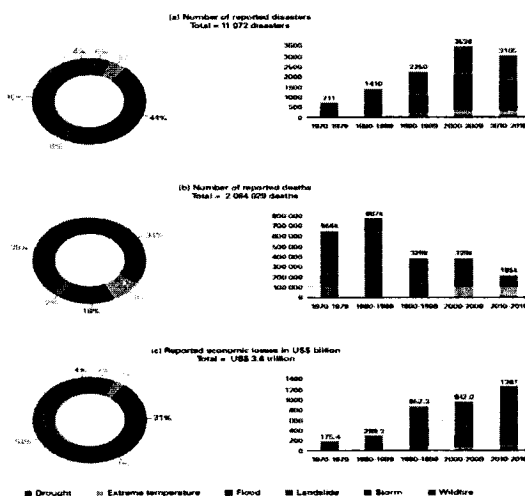

- (a) whether India and the entire world is facing extreme weather conditions during the last few decades;
- (b) if so, the details of extreme weather conditions observed in the country during the last decade;
- (c) the location-wise estimated loss of lives and property in the said extreme weather conditions;
- (d) whether India Meteorological Department has introduced the Flash Flood Guidance Services to combat the situation of flash floods in the country; and
- (e) if so, the details of such locations in the country where infrastructure for such services has been set up?

ANSWER

**THE MINISTER OF STATE (INDEPENDENT CHARGE) FOR
MINISTRY OF SCIENCE AND TECHNOLOGY
AND EARTH SCIENCES
(DR. JITENDRA SINGH)**

(a) - (c) Yes Sir. There is an increase in the number of recorded disasters attributed to weather, climate and water hazards over the decade at Global level as per the Atlas of Mortality and Economic Losses from Weather, Climate and Water Extremes (1970–2019) published by WMO (https://library.wmo.int/doc_num.php?explnum_id=10902). Following figure (Fig. 1) from this report shows that the number of disasters has increased by a factor of five over the 50 years period: whereas 711 disasters were recorded for 1970–1979, 3536 were recorded in 2000–2009 globally.

Fig 1. Distribution of (a) number of disasters, (b) number of deaths and (c) economic losses by hazard type by decade

As per recent WMO publication “State of the Climate in Asia 2020” (https://library.wmo.int/doc_num.php?explnum_id=10867.pdf) also reported extreme weather related hazard over South Asia. The details of number of people affected and damage due to extreme weather over the Asian Countries is given in Fig.2.