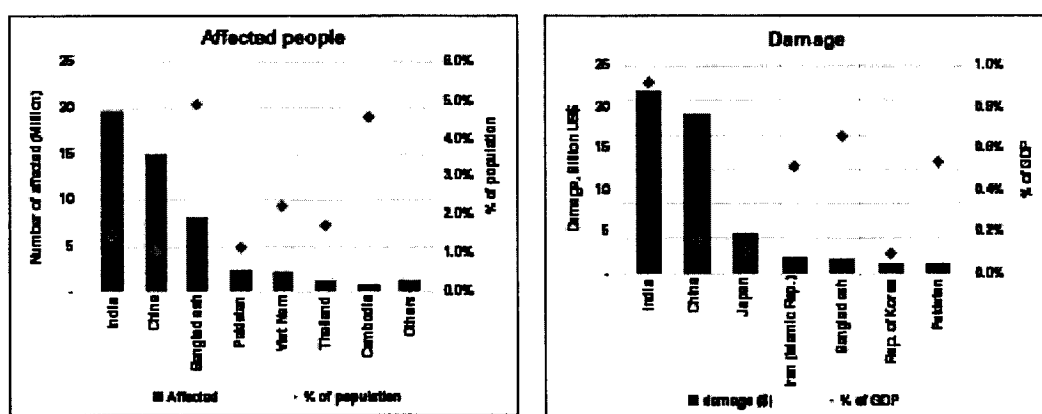

ANSWER

**THE MINISTER OF STATE (INDEPENDENT CHARGE) FOR
MINISTRY OF SCIENCE AND TECHNOLOGY
AND EARTH SCIENCES
(DR. JITENDRA SINGH)**

(a) - (c) Yes Sir. There is an increase in the number of recorded disasters attributed to weather, climate and water hazards over the decade at Global level as per the Atlas of Mortality and Economic Losses from Weather, Climate and Water Extremes (1970–2019) published by WMO (https://library.wmo.int/doc_num.php?explnum_id=10902). Following figure (Fig. 1) from this report shows that the number of disasters has increased by a factor of five over the 50 years period: whereas 711 disasters were recorded for 1970–1979, 3536 were recorded in 2000–2009 globally.

Fig 1. Distribution of (a) number of disasters, (b) number of deaths and (c) economic losses by hazard type by decade

As per recent WMO publication “State of the Climate in Asia 2020” (https://library.wmo.int/doc_num.php?explnum_id=10867.pdf) also reported extreme weather related hazard over South Asia. The details of number of people affected and damage due to extreme weather over the Asian Countries is given in Fig.2.